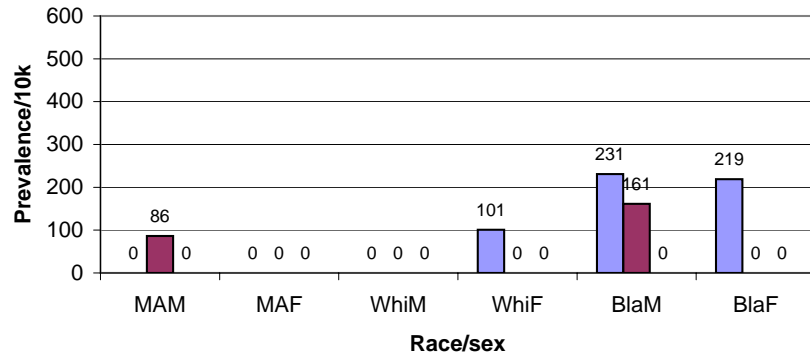

**Gonorrhea 2001-02**

**Gonorrhea 1999-00**

18-25 25-35 35-45

**Gonorrhea Aggregate**

Gonorrhea 2001-02

Race	Age	Test	Number	Race	Age	Test	Number	Race	Age	Test	Number
MAM	18-25	Positive	0	WhiM	18-25	Positive	0	BlaM	18-25	Positive	3
		Total	158			Total	157			Total	130
	25-35	Positive	1		25-35	Positive	0		25-35	Positive	1
		Total	116			Total	153			Total	62
	35-45	Positive	0		35-45	Positive	0		35-45	Positive	0
		Total	38			Total	93			Total	39
MAF	18-25	Positive	0	WhiF	18-25	Positive	2	BlaF	18-25	Positive	3
		Total	167			Total	198			Total	137
	25-35	Positive	0		25-35	Positive	0		25-35	Positive	0
		Total	118			Total	237			Total	85
	35-45	Positive	0		35-45	Positive	0		35-45	Positive	0
		Total	51			Total	112			Total	50

Gonorrhea 1999-00

Race	Age	Test	Number	Race	Age	Test	Number	Race	Age	Test	Number
MAM	18-25	Positive	1	WhiM	18-25	Positive	0	BlaM	18-25	Positive	0
		Total	167			Total	111			Total	89
	25-35	Positive	1		25-35	Positive	0		25-35	Positive	0
		Total	91			Total	138			Total	60
	35-45	Positive	0		35-45	Positive	0		35-45	Positive	0
		Total	43			Total	73			Total	32
MAF	18-25	Positive	1	WhiF	18-25	Positive	0	BlaF	18-25	Positive	4
		Total	225			Total	138			Total	81
	25-35	Positive	0		25-35	Positive	0		25-35	Positive	2
		Total	111			Total	188			Total	93
	35-45	Positive	0		35-45	Positive	0		35-45	Positive	0
		Total	42			Total	79			Total	46

Gonorrhea Aggregate

Race	Age	Test	Number	Race	Age	Test	Number	Race	Age	Test	Number
MAM	18-25	Positive	1	WhiM	18-25	Positive	0	BlaM	18-25	Positive	3
		Total	325			Total	268			Total	219
	25-35	Positive	2		25-35	Positive	0		25-35	Positive	1
		Total	207			Total	291			Total	122
	35-45	Positive	0		35-45	Positive	0		35-45	Positive	0
		Total	81			Total	166			Total	71
MAF	18-25	Positive	1	WhiF	18-25	Positive	2	BlaF	18-25	Positive	7
		Total	392			Total	336			Total	218
	25-35	Positive	0		25-35	Positive	0		25-35	Positive	2
		Total	229			Total	425			Total	178
	35-45	Positive	0		35-45	Positive	0		35-45	Positive	0
		Total	93			Total	191			Total	96