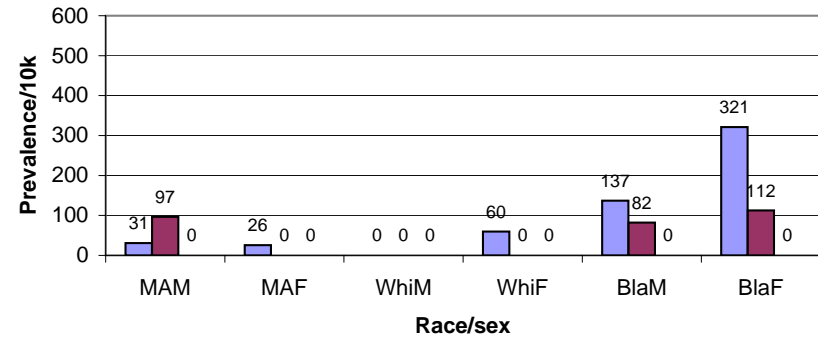

**Gonorrhea 2001-02**

**Gonorrhea 1999-00**

18-25 25-35 35-45

**Gonorrhea Aggregate**

Gonorrhea 2001-02

Race	Age	Test	Number	Race	Age	Test	Number	Race	Age	Test	Number
MAM	18-25	Positive	0	WhiM	18-25	Positive	0	BlaM	18-25	Positive	3
		Total	158			Total	157			Total	130
	25-35	Positive	1		25-35	Positive	0		25-35	Positive	1
		Total	116			Total	153			Total	62
	35-45	Positive	0		35-45	Positive	0		35-45	Positive	0
		Total	38			Total	93			Total	39
MAF	18-25	Positive	0	WhiF	18-25	Positive	2	BlaF	18-25	Positive	3
		Total	167			Total	198			Total	137
	25-35	Positive	0		25-35	Positive	0		25-35	Positive	0
		Total	118			Total	237			Total	85
	35-45	Positive	0		35-45	Positive	0		35-45	Positive	0
		Total	51			Total	112			Total	50

Gonorrhea 1999-00

Race	Age	Test	Number	Race	Age	Test	Number	Race	Age	Test	Number
MAM	18-25	Positive	1	WhiM	18-25	Positive	0	BlaM	18-25	Positive	0
		Total	167			Total	111			Total	89
	25-35	Positive	1		25-35	Positive	0		25-35	Positive	0
		Total	91			Total	138			Total	60
	35-45	Positive	0		35-45	Positive	0		35-45	Positive	0
		Total	43			Total	73			Total	32
MAF	18-25	Positive	1	WhiF	18-25	Positive	0	BlaF	18-25	Positive	4
		Total	225			Total	138			Total	81
	25-35	Positive	0		25-35	Positive	0		25-35	Positive	2
		Total	111			Total	188			Total	93
	35-45	Positive	0		35-45	Positive	0		35-45	Positive	0
		Total	42			Total	79			Total	46

Gonorrhea Aggregate

Race	Age	Test	Number	Race	Age	Test	Number	Race	Age	Test	Number
MAM	18-25	Positive	1	WhiM	18-25	Positive	0	BlaM	18-25	Positive	3
		Total	325			Total	268			Total	219
	25-35	Positive	2		25-35	Positive	0		25-35	Positive	1
		Total	207			Total	291			Total	122
	35-45	Positive	0		35-45	Positive	0		35-45	Positive	0
		Total	81			Total	166			Total	71
MAF	18-25	Positive	1	WhiF	18-25	Positive	2	BlaF	18-25	Positive	7
		Total	392			Total	336			Total	218
	25-35	Positive	0		25-35	Positive	0		25-35	Positive	2
		Total	229			Total	425			Total	178
	35-45	Positive	0		35-45	Positive	0		35-45	Positive	0
		Total	93			Total	191			Total	96