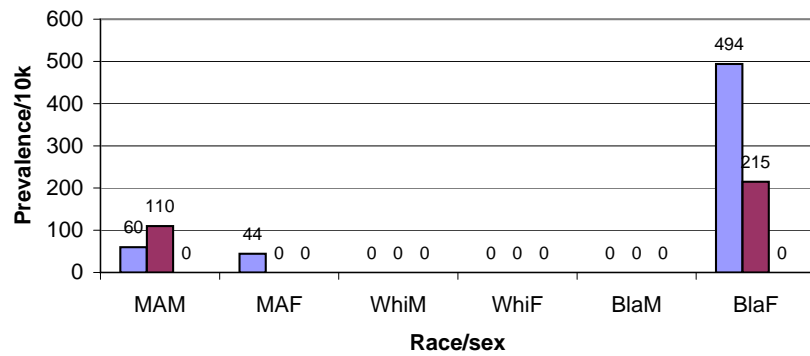

**Gonorrhea 2001-02**

**Gonorrhea 1999-00**

18-25 25-35 35-45

**Gonorrhea Aggregate**

Gonorrhea 2001-02

Race	Age	Test	Number	Race	Age	Test	Number	Race	Age	Test	Number
MAM	18-25	Positive	0	WhiM	18-25	Positive	0	BlaM	18-25	Positive	3
		Total	158			Total	157			Total	130
	25-35	Positive	1		25-35	Positive	0		25-35	Positive	1
		Total	116			Total	153			Total	62
	35-45	Positive	0		35-45	Positive	0		35-45	Positive	0
		Total	38			Total	93			Total	39
MAF	18-25	Positive	0	WhiF	18-25	Positive	2	BlaF	18-25	Positive	3
		Total	167			Total	198			Total	137
	25-35	Positive	0		25-35	Positive	0		25-35	Positive	0
		Total	118			Total	237			Total	85
	35-45	Positive	0		35-45	Positive	0		35-45	Positive	0
		Total	51			Total	112			Total	50

Gonorrhea 1999-00

Race	Age	Test	Number	Race	Age	Test	Number	Race	Age	Test	Number
MAM	18-25	Positive	1	WhiM	18-25	Positive	0	BlaM	18-25	Positive	0
		Total	167			Total	111			Total	89
	25-35	Positive	1		25-35	Positive	0		25-35	Positive	0
		Total	91			Total	138			Total	60
	35-45	Positive	0		35-45	Positive	0		35-45	Positive	0
		Total	43			Total	73			Total	32
MAF	18-25	Positive	1	WhiF	18-25	Positive	0	BlaF	18-25	Positive	4
		Total	225			Total	138			Total	81
	25-35	Positive	0		25-35	Positive	0		25-35	Positive	2
		Total	111			Total	188			Total	93
	35-45	Positive	0		35-45	Positive	0		35-45	Positive	0
		Total	42			Total	79			Total	46

Gonorrhea Aggregate

Race	Age	Test	Number	Race	Age	Test	Number	Race	Age	Test	Number
MAM	18-25	Positive	1	WhiM	18-25	Positive	0	BlaM	18-25	Positive	3
		Total	325			Total	268			Total	219
	25-35	Positive	2		25-35	Positive	0		25-35	Positive	1
		Total	207			Total	291			Total	122
	35-45	Positive	0		35-45	Positive	0		35-45	Positive	0
		Total	81			Total	166			Total	71
MAF	18-25	Positive	1	WhiF	18-25	Positive	2	BlaF	18-25	Positive	7
		Total	392			Total	336			Total	218
	25-35	Positive	0		25-35	Positive	0		25-35	Positive	2
		Total	229			Total	425			Total	178
	35-45	Positive	0		35-45	Positive	0		35-45	Positive	0
		Total	93			Total	191			Total	96